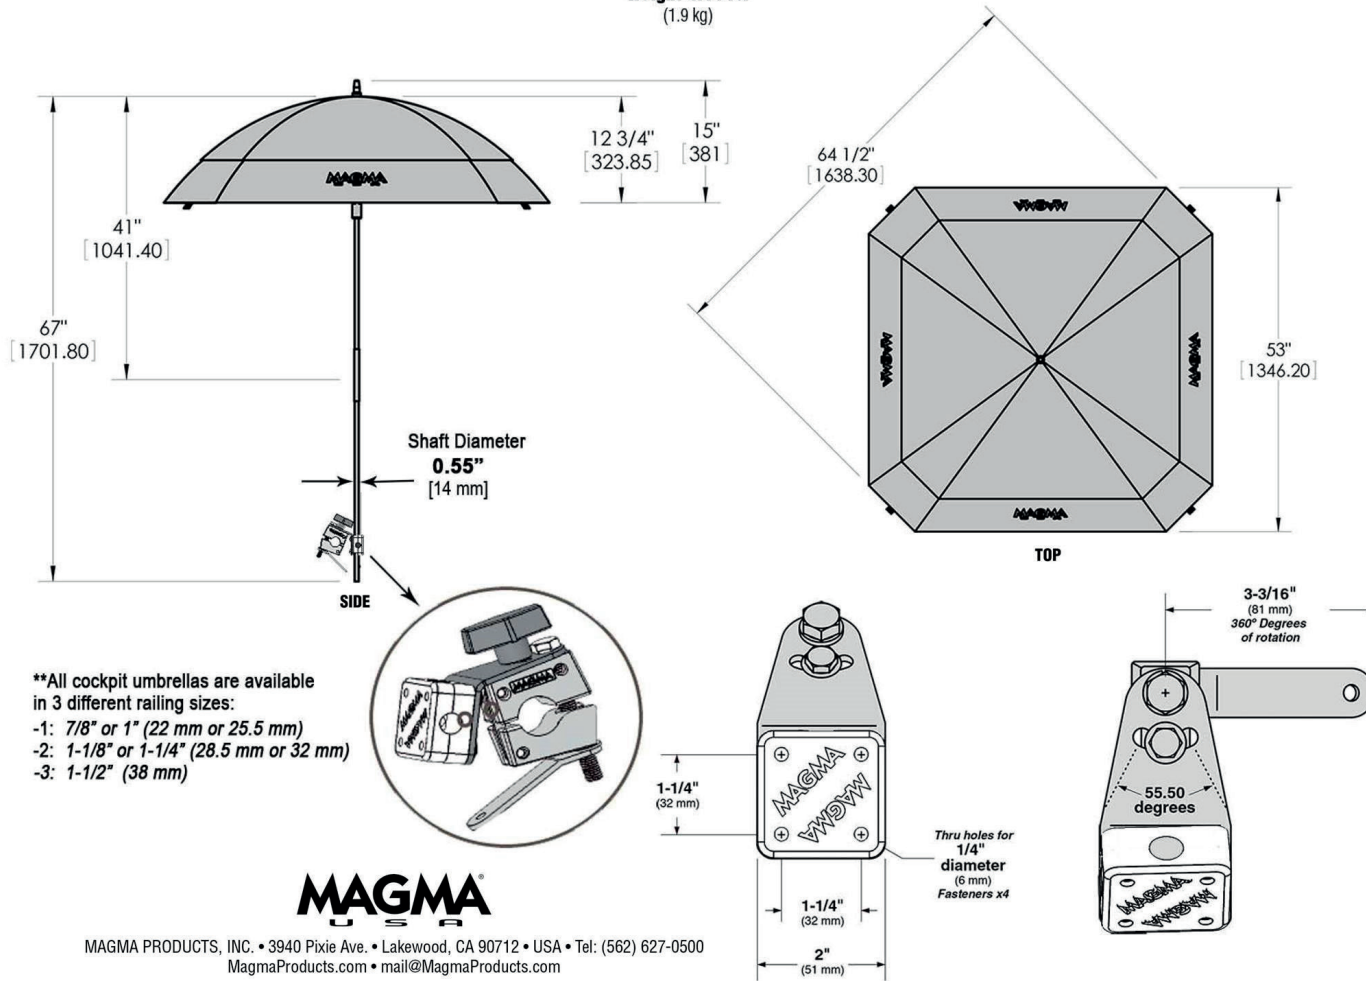

COCKPIT UMBRELLA

B10-403 (Reflective Silver) / **B10-404** (Jet Black) / **B10-405** (Pacific Blue)

Weight 4.14 lb.
(1.9 kg)

**All cockpit umbrellas are available in 3 different railing sizes:
 -1: 7/8" or 1" (22 mm or 25.5 mm)
 -2: 1-1/8" or 1-1/4" (28.5 mm or 32 mm)
 -3: 1-1/2" (38 mm)