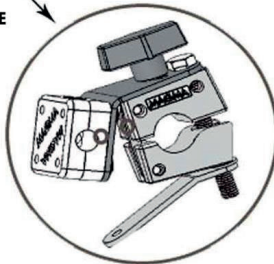

COCKPIT UMBRELLA

B10-403 (Reflective Silver) / **B10-404** (Jet Black) / **B10-405** (Pacific Blue)

Weight 4.14 lb.
(1.9 kg)

**All cockpit umbrellas are available in 3 different railing sizes:
 -1: 7/8" or 1" (22 mm or 25.5 mm)
 -2: 1-1/8" or 1-1/4" (28.5 mm or 32 mm)
 -3: 1-1/2" (38 mm)